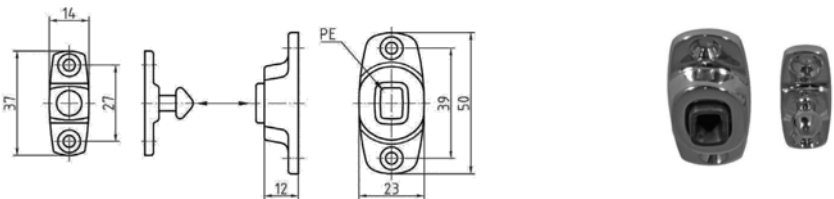

CLAMPING TYPE DOOR HOLDERS: "HANDS-FREE" OPERATION

Izerwaren
Order
numbers

31.78A **Clamping model door holder**
For medium heavy doors; brass
and STAINLESS STEEL
Distance 70 mm / 2 ¾"

#31.78A Distance 70 mm / 2 ¾"

31.078 **Clamping model door holder**
For medium heavy doors; brass
Distance 40 mm / 1 ½"

#31.078 Distance 40 mm ~ 1 ½" Chrome plated Brass

31.432 **Clamping model door holder**
For light doors, brass
Distance 55 mm / 2 3/16"

#31.432 Distance 55 mm ~ 2 3/16" Brass for small cabinet doors

31.118 **Clamping model door holder**
For light doors 316 stainless
steel
Distance 15 mm / 5/8"
Clamps through rubber socket

#31.118: in **STAINLESS STEEL**; Distance 15 mm ~ 5/8"