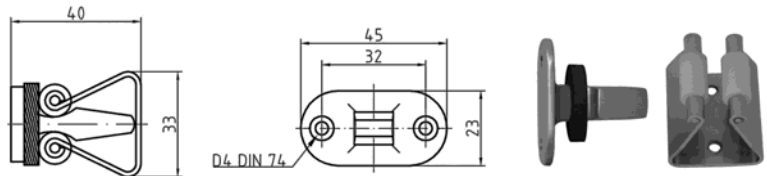

CLAMPING TYPE DOOR HOLDERS: "HANDS-FREE" OPERATION

Izerwaren
Order
numbers

31.78A **Clamping model door holder**
For medium heavy doors; brass
and STAINLESS STEEL
Distance 70 mm / 2 ¾"

#31.78A Distance 70 mm / 2 ¾"

31.078 **Clamping model door holder**
For medium heavy doors; brass
Distance 40 mm / 1 ½"

#31.078 Distance 40 mm ~ 1 ½" Chrome plated Brass

31.432 **Clamping model door holder**
For light doors, brass
Distance 55 mm / 2 3/16"

#31.432 Distance 55 mm ~ 2 3/16" Brass for small cabinet doors

31.118 **Clamping model door holder**
For light doors 316 stainless
steel
Distance 15 mm / 5/8"
Clamps through rubber socket

#31.118: in **STAINLESS STEEL**; Distance 15 mm ~ 5/8"