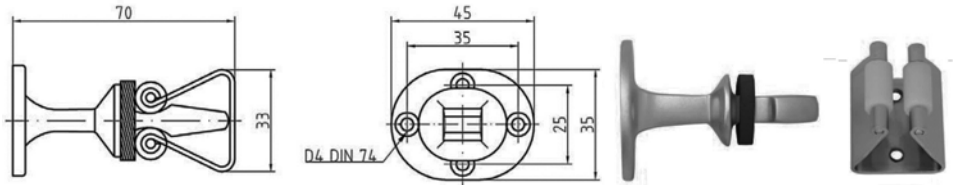

CLAMPING TYPE DOOR HOLDERS: "HANDS-FREE" OPERATION

Izerwaren
Order
numbers

31.78A **Clamping model door holder**
For medium heavy doors; brass
and STAINLESS STEEL
Distance 70 mm / 2 ¾"

#31.78A Distance 70 mm / 2 ¾"

31.078 **Clamping model door holder**
For medium heavy doors; brass
Distance 40 mm / 1 ½"

#31.078 Distance 40 mm ~ 1 ½" Chrome plated Brass

31.432 **Clamping model door holder**
For light doors, brass
Distance 55 mm / 2 3/16"

#31.432 Distance 55 mm ~ 2 3/16" Brass for small cabinet doors

31.118 **Clamping model door holder**
For light doors 316 stainless
steel
Distance 15 mm / 5/8"
Clamps through rubber socket

#31.118: in **STAINLESS STEEL**; Distance 15 mm ~ 5/8"